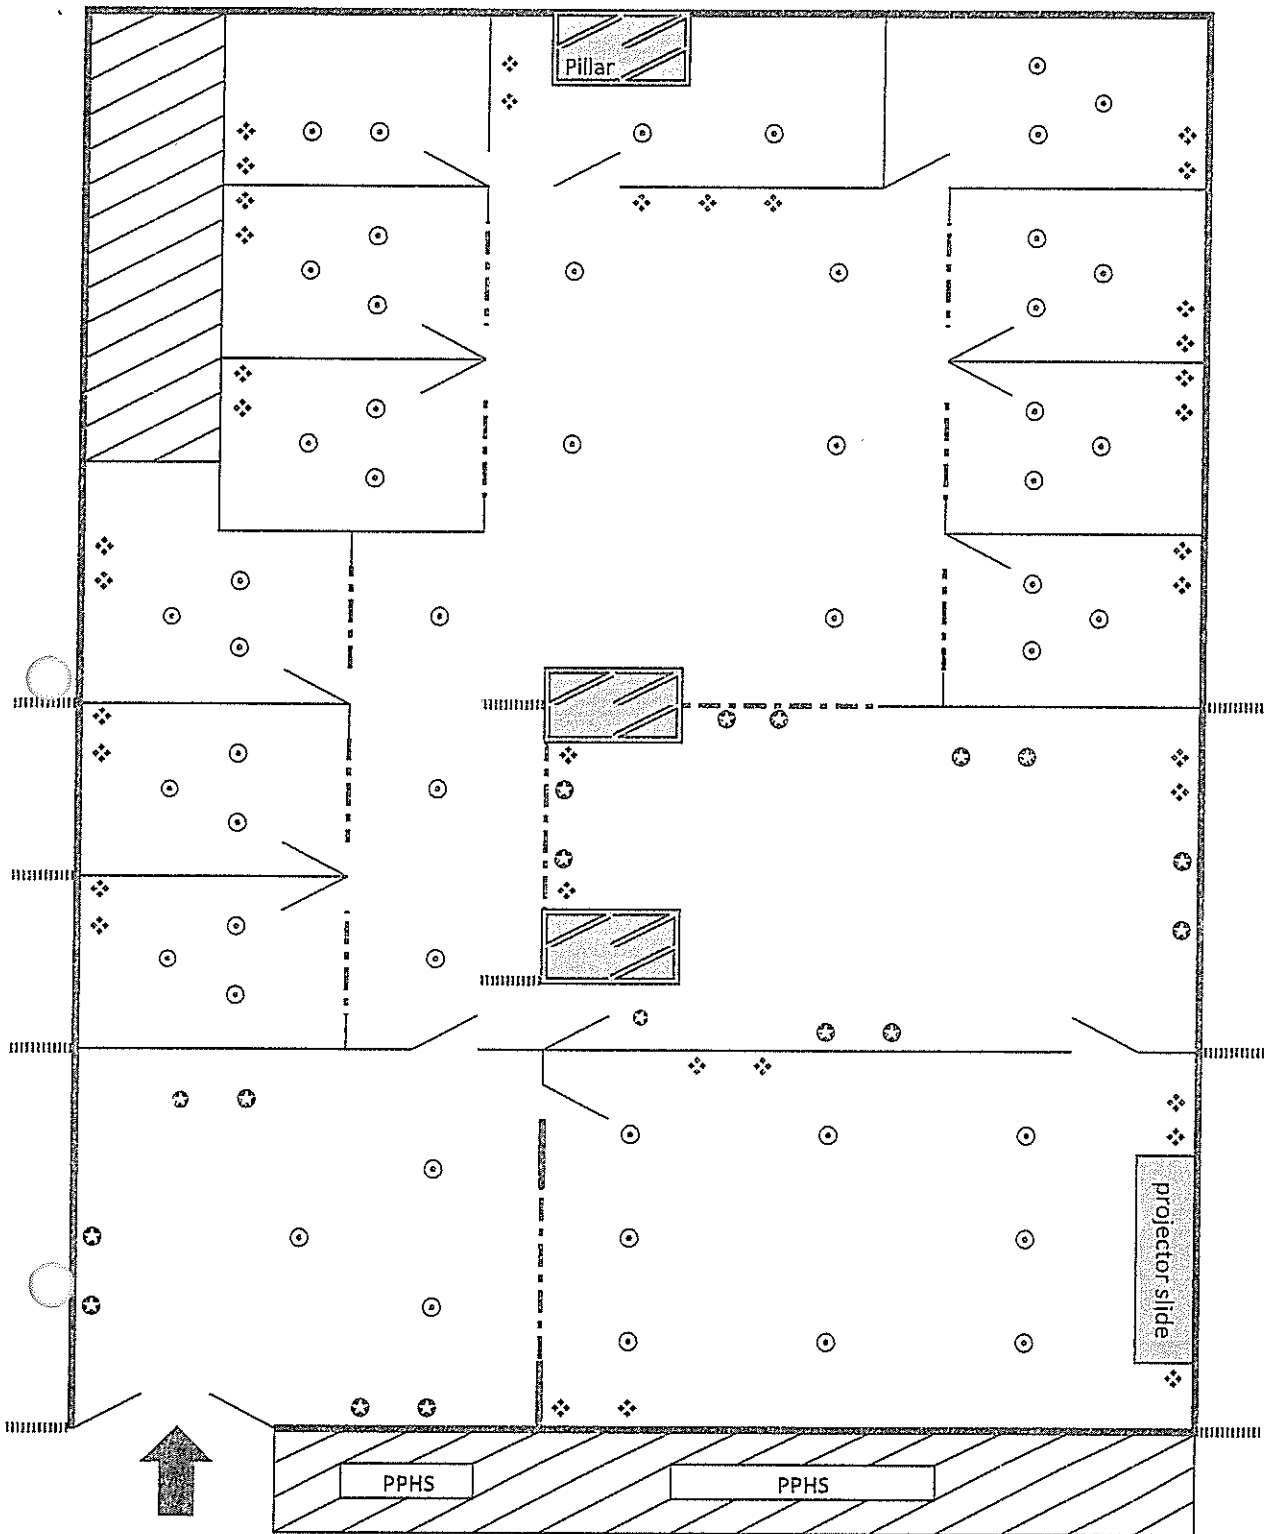

NOTA :

- 1 Aircond : All room & Area
- 2 ceiling : siling gantung & sama rata seluruh pejabat
- 3 warna dinding : lampiran
- 4 warna karpet : lampiran
- 5 Dinding - Gypsum Cat (bukan jenis corak)
- 6 # check water leaking (surau room)
- 7 cermin with black aluminium frame

NOTA :

- 1 bilik Pegawai : 3 downlight
- 2 ❖ power supply : wall plug ❖
- 3 ☆ Lampu : Picture downlight ☆
- 4 ⊙ lampu : downlight ⊙
- 5 Aircond All Room and Waiting Room
- 6 Wall Fan in Pantry & Surau